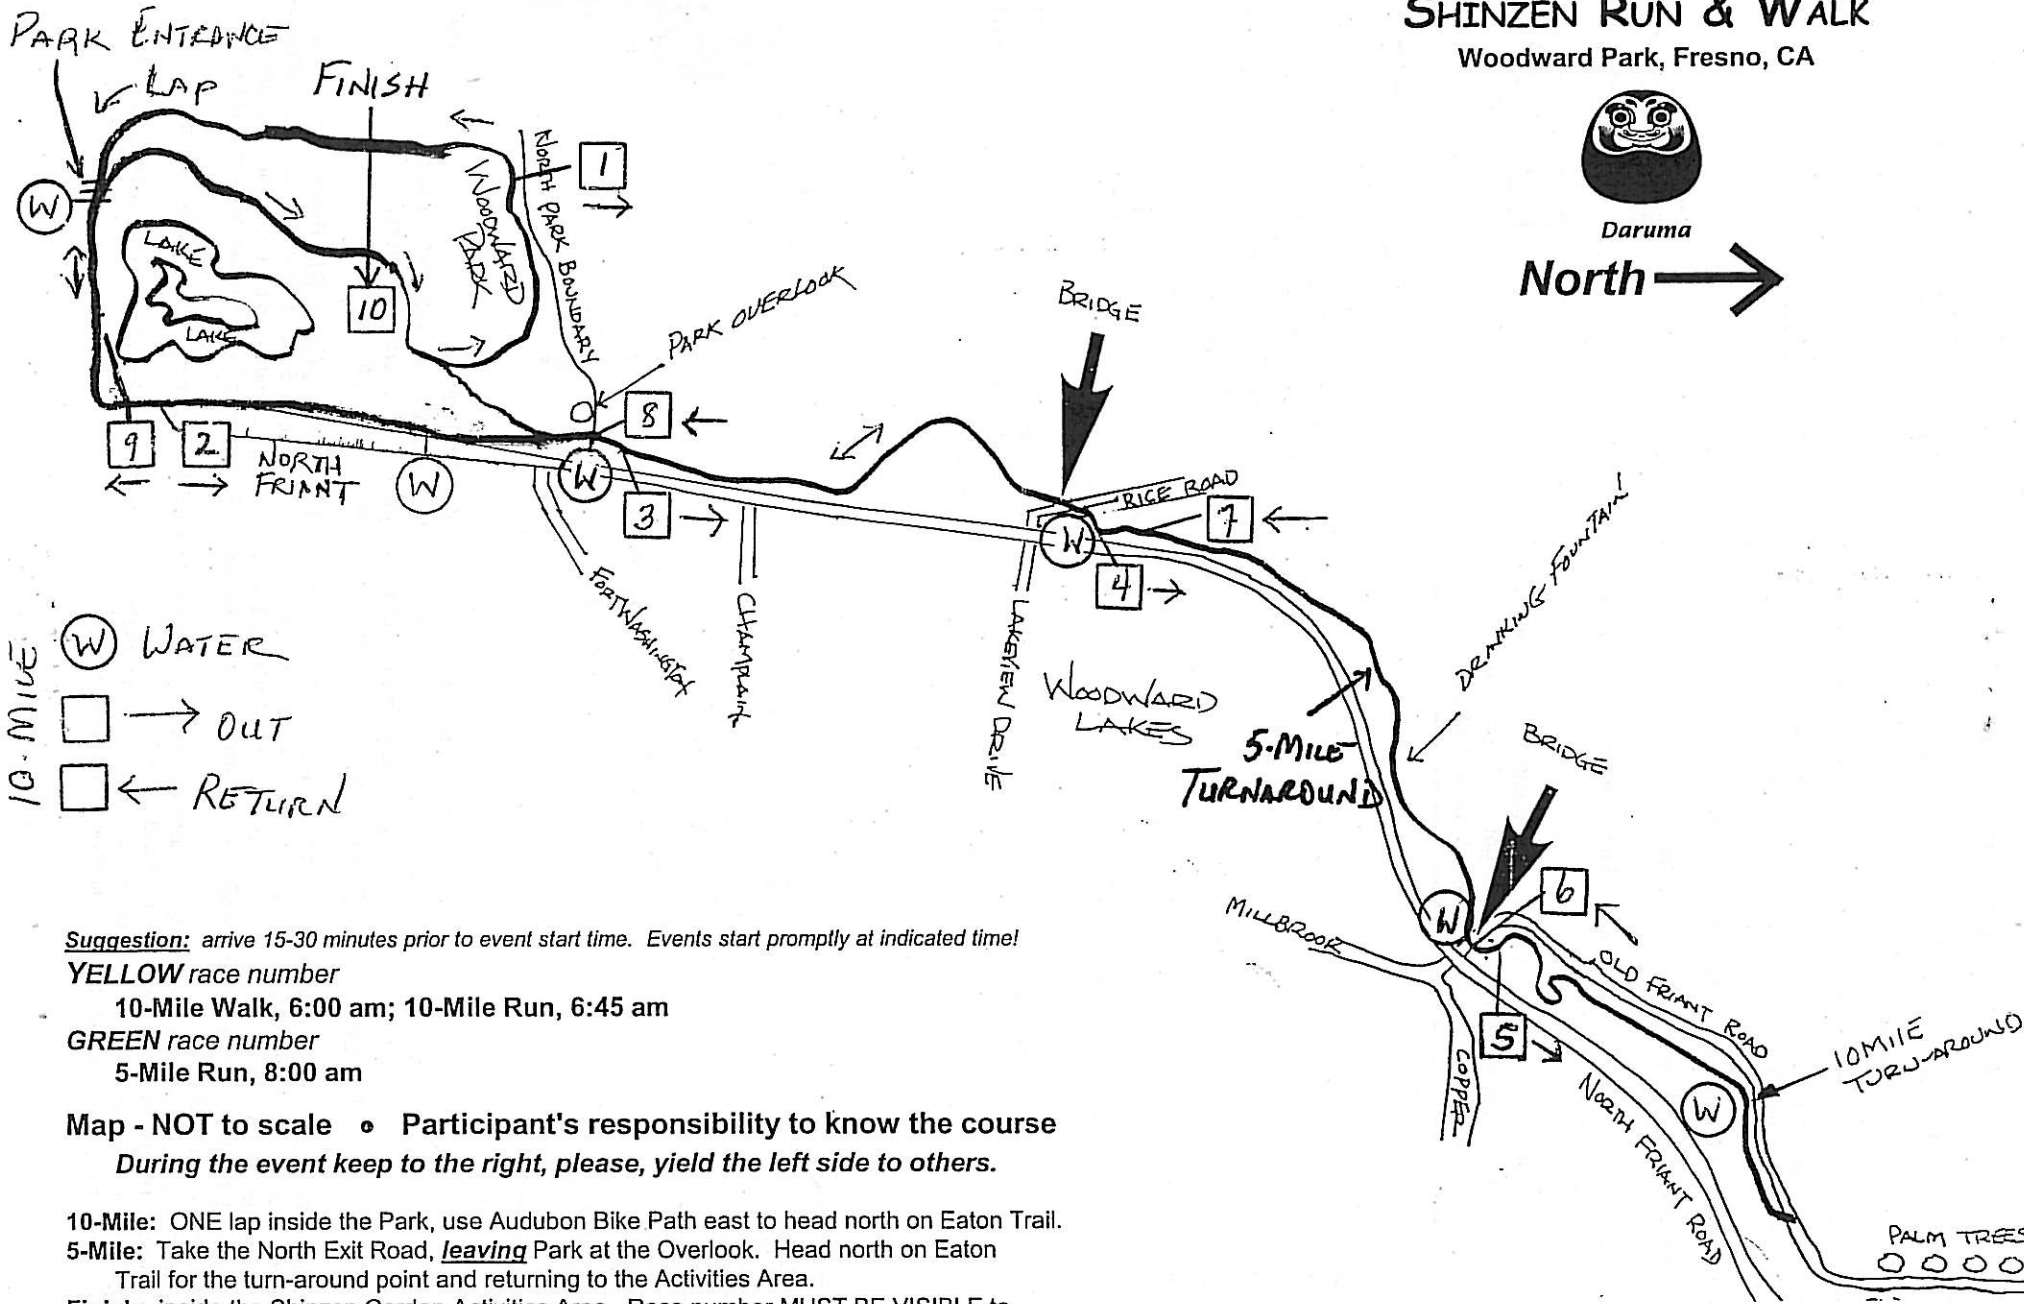

JAPANESE AMERICAN CITIZENS LEAGUE
SHINZEN RUN & WALK
 Woodward Park, Fresno, CA

Daruma

10-MILE (W) WATER
 □ → OUT
 □ ← RETURN

Suggestion: arrive 15-30 minutes prior to event start time. Events start promptly at indicated time!

YELLOW race number
 10-Mile Walk, 6:00 am; 10-Mile Run, 6:45 am
GREEN race number
 5-Mile Run, 8:00 am

Map - NOT to scale • Participant's responsibility to know the course
 During the event keep to the right, please, yield the left side to others.

10-Mile: ONE lap inside the Park, use Audubon Bike Path east to head north on Eaton Trail.
5-Mile: Take the North Exit Road, leaving Park at the Overlook. Head north on Eaton Trail for the turn-around point and returning to the Activities Area.
Finish: inside the Shinzen Garden Activities Area. Race number MUST BE VISIBLE to enter the Activities Area.